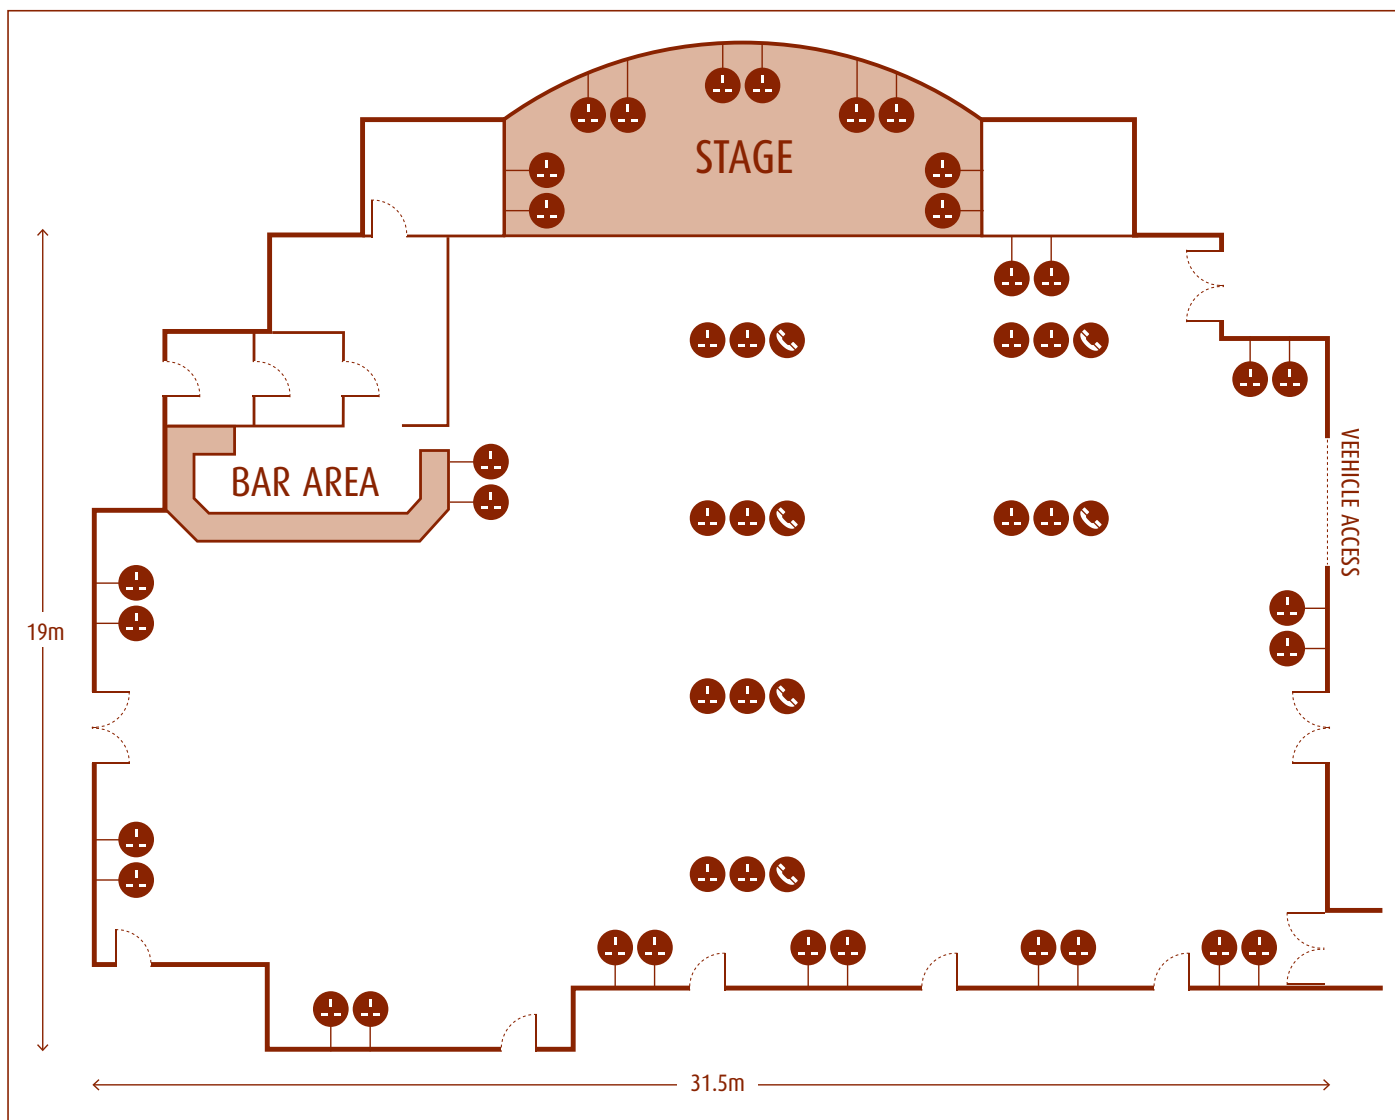

Brooklands Suite

Room Specification

CAPACITIES

Theatre	500
Classroom	250
Cabaret	300
Dinner	400
Dinner Dance	350

DIMENSIONS (m)

Room size	31.5 x 19
Total floor size	598.5m ²
Celling height	4.1

KEY

Light switch	
Power supply	
Telephone	